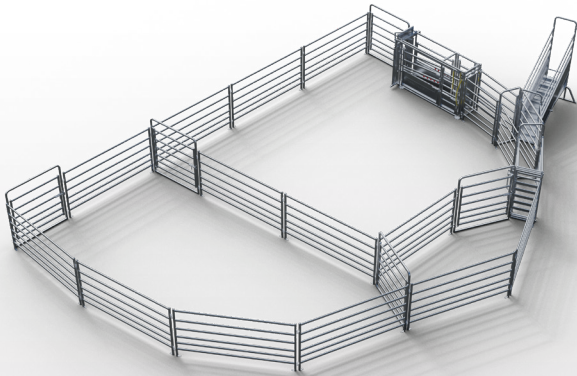

ARROWQUIP

Cattle Yard Packages

The Rural Classic
30 Head Cattle Yard

MASTER	\$17,350
PRO	\$15,100
ELITE	\$11,300

Safety Yard
55 Head Cattle Yard

MASTER	\$26,850
PRO	\$24,750
ELITE	\$18,700

ASK ABOUT OUR SPECIALISED MASTER, PRO & ELITE PACKAGES

The Rural Classic
82 Head Cattle Yard

MASTER	\$20,450
PRO	\$18,000
ELITE	\$13,950

The Breeder's Choice
140 Head Cattle Yard

MASTER	\$31,250
PRO	\$27,250
ELITE	\$18,400

ARROWQUIP

Sheep Yard Packages

Sheep Starter Pack