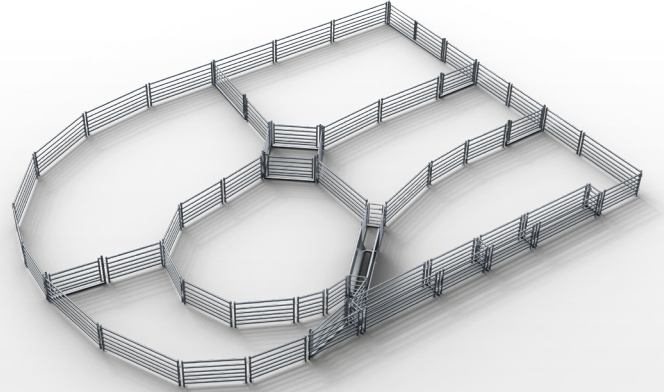

ARROWQUIP

Easy to use Cattle Crushes

Q-Catch MKII Dual Xtreme

- Full length double parallel side squeeze vet crush
- "Smooth As" head bail operation
- Quick, Quiet, Quality dual friction lock, head bail
- Minimal moving parts to increase longevity and decrease service issues
- Operate head bail from any position on the side of the crush
- Unique neck access for easy needling
- Removable side access gates
- All moving parts are quiet for a better experience for both operator and animals
- Sheeted rear slider
- Solid virgin rubber floor

The Rural Classic
82 Head Cattle Yard

MASTER	\$20,450
PRO	\$18,000
ELITE	\$13,950

The Breeder's Choice
140 Head Cattle Yard

MASTER	\$31,250
PRO	\$27,250
ELITE	\$18,400

ARROWQUIP

Sheep Yard Packages

Sheep Starter Pack

50 Head Sheep Yard

MASTER	\$5,900
PRO	\$5,000
ELITE	\$4,150

Grazier's Yard

710 Head Sheep Yard

MASTER	\$19,100
PRO	\$16,150
ELITE	\$12,100

ASK ABOUT OUR SPECIALISED MASTER, PRO & ELITE PACKAGES

Commercial Sheep Yard