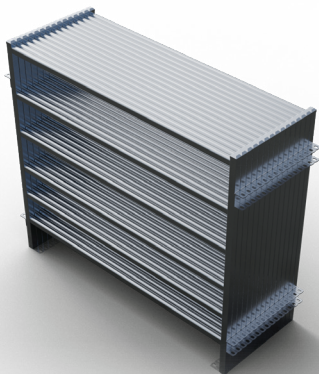

From \$2,669 incl. GST

8m Adjustable sheep ramp

- Make it easier for your self to load sheep with a new adjustable sheep ramp
- Side walk for operator access
- Winch for adjustability
- Heavy duty construction

\$12,257 incl. GST

ARROWQUIP

Sheep Handling Equipment

Cattle Panels

XPE Cattle Panels

- 66x44 oval rail
- 6 rails, 1.8m high
- 2.1m long
- 350-450 MPa tensile strength

From \$225 incl. GST

Sheep Panels

Stud Manager Sheep Panels

- 66x44 oval top rail
- 53x35 oval lower rails
- 1050mm high
- 350-450MPa tensile strength

From \$218 incl. GST

Table Top Calf Cradle

- Table top cradle - less back pain
- Torsion spring assist - optional
- Scissor action roll over
- Makes for easy calf marking