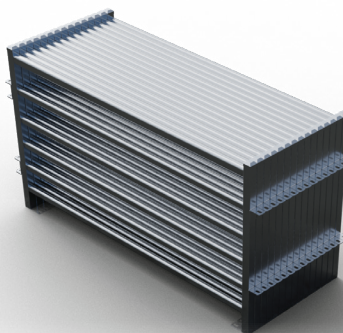

\$12,257 incl. GST

ARROWQUIP

Sheep Handling Equipment

Cattle Panels

XPE Cattle Panels

- 66x44 oval rail
- 6 rails, 1.8m high
- 2.1m long
- 350-450 MPa tensile strength

From \$225 incl. GST

Sheep Panels