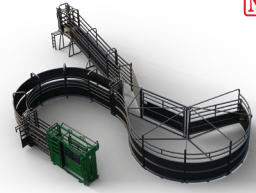

RACE SYSTEMS