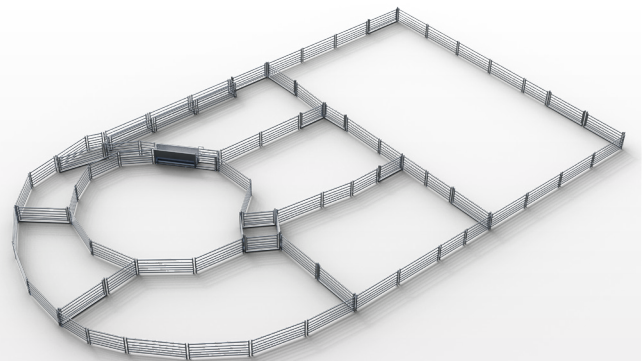

1530 Head Sheep Yard

MASTER	$26,850
PRO	$20,500
ELITE	$15,000

1800 814 107

ARROWQUIP.COM.AU

RRP INC GST. *FREIGHT CHARGES APPLY. IMAGES FOR ILLUSTRATIVE PURPOSES

VALID FROM 1ST AUGUST 2020 TILL 31ST DECEMBER 2020

ARROWQUIP

Over 30 Years of Pushing Boundaries