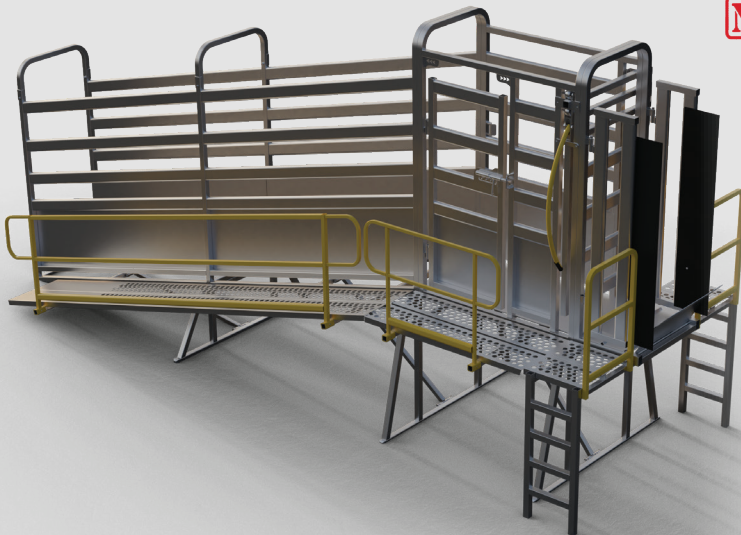

TRUSTED & CERTIFIED

ARROWQUIP

Cattle Handling Equipment

NEW

Q-Flow Processing System

Are your cattle hard to work?
Make working cattle through your crush and race easier with the Q-Flow processing system.

- Cattle naturally work around you
- V Shaped curved race
- Design proven by cattle handling experts
- Emergency exit gates in race

From \$34,460 incl. GST

NEW

Stockcare Loading Ramp

Did you know there are new guidelines for loading ramp safety standards.

Be sure your loading ramp is safe and easy to use.

- 6.5mtrs long
- Access gate for operator
- Sliding gate at truck end
- Side loading bat wings
- Safety handrail and platform
- 115x42 Beef Max rail
- CODE: LRSCBW

ARROWQUIP

Easy to use Cattle Crushes

Q-Catch MKII Dual Xtreme

- Full length double parallel side squeeze vet crush
- "Smooth As" head bail operation
- Quick, Quiet, Quality dual friction lock, head bail
- Minimal moving parts to increase longevity and decrease service issues
- Operate head bail from any position on the side of the crush
- Unique neck access for easy needling
- Removable side access gates
- All moving parts are quiet for a better experience for both operator and animals
- Sheeted rear slider
- Solid virgin rubber floor

\$11,742 incl. GST

Q-Catch MKII Dual

- 3/4 length double parallel side squeeze vet crush
- "Smooth As" head bail operation
- Quick, Quiet, Quality dual friction lock, head bail
- Minimal moving parts to increase longevity and decrease service issues
- Operate head bail from any position on the side of the crush
- Unique neck access for easy needling
- Removable side access gates
- Foot operated vet gate
- All moving parts are quiet for a better experience for both operator and animals
- Sheeted rear slider