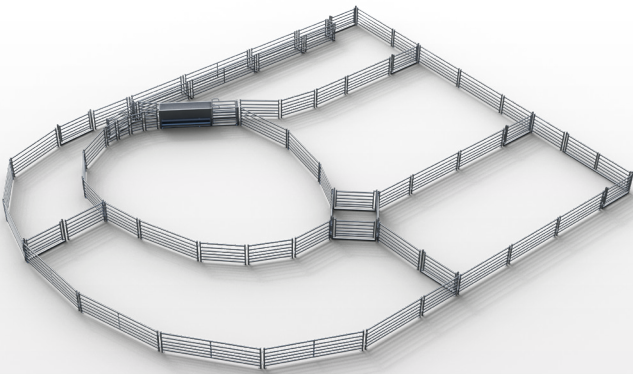

1050 Head Sheep Yard

MASTER	$22,800
PRO	$16,650
ELITE	$14,000

Processing Yard