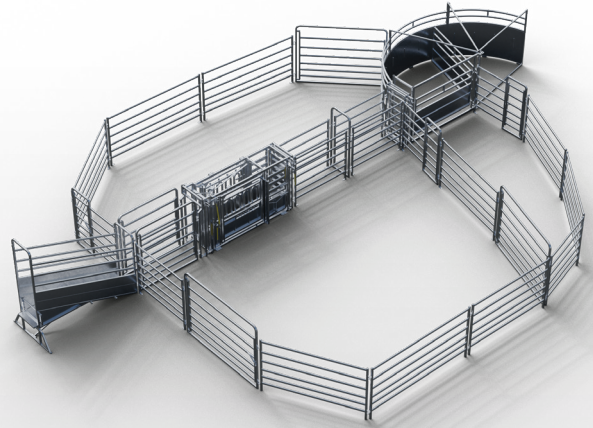

ARROWQUIP

Cattle Yard Packages

The Rural Classic
30 Head Cattle Yard

MASTER	\$17,350
PRO	\$15,100
ELITE	\$11,300

Safety Yard
55 Head Cattle Yard

MASTER	\$26,850
PRO	\$24,750
ELITE	\$18,700

ASK ABOUT OUR SPECIALISED MASTER, PRO & ELITE PACKAGES