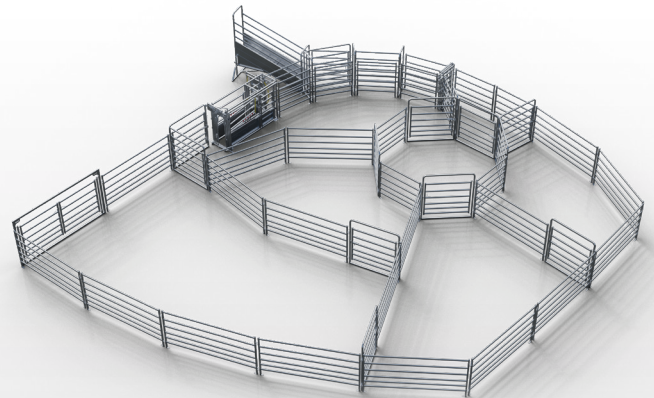

ARROWQUIP

Easy to use Cattle Crushes

Q-Catch MKII Dual Xtreme

- Full length double parallel side squeeze vet crush
- "Smooth As" head bail operation
- Quick, Quiet, Quality dual friction lock, head bail
- Minimal moving parts to increase longevity and decrease service issues
- Operate head bail from any position on the side of the crush
- Unique neck access for easy needling
- Removable side access gates
- All moving parts are quiet for a better experience for both operator and animals
- Sheeted rear slider
- Solid virgin rubber floor

\$9,259 incl. GST

Cow-Catcher Vet Crush

- "Smooth As" head bail operation
- Quick, Quiet, Quality dual friction lock, head bail
- Minimal moving parts to increase longevity and decrease service issues
- Operate head bail from any position on the side of the crush
- Single row of nylon rump fingers for anti backing bar
- Foot operated vet gate
- All moving parts are quiet for a better experience for both operator and animals
- Sheeted rear slider

ARROWQUIP

Cattle Yard Packages

The Rural Classic
30 Head Cattle Yard

MASTER	\$17,350
PRO	\$15,100
ELITE	\$11,300

Safety Yard
55 Head Cattle Yard

MASTER	\$26,850
PRO	\$24,750
ELITE	\$18,700

ASK ABOUT OUR SPECIALISED MASTER, PRO & ELITE PACKAGES

The Rural Classic
82 Head Cattle Yard

MASTER	\$20,450
PRO	\$18,000
ELITE	\$13,950

The Breeder's Choice
140 Head Cattle Yard

MASTER	\$31,250
PRO	\$27,250
ELITE	\$18,400

ARROWQUIP

Sheep Yard Packages

Sheep Starter Pack