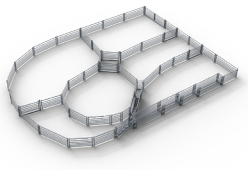

SHEEP

YARDS