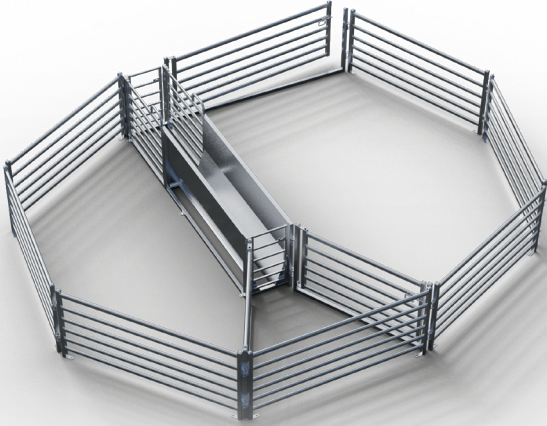

ARROWQUIP

Sheep Yard Packages

Sheep Starter Pack

50 Head Sheep Yard

MASTER	$5,900
PRO	$5,000
ELITE	$4,150

Grazier's Yard