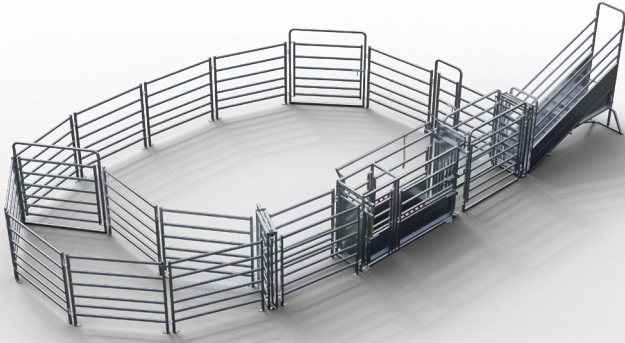

ARROWQUIP

Cattle Yard Packages

The Rural Classic
30 Head Cattle Yard

MASTER	$17,350
PRO	$15,100
ELITE	$11,300