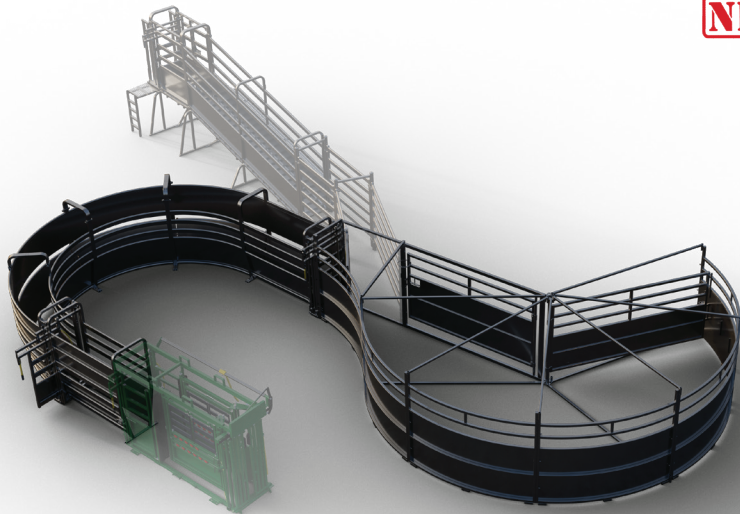

RACE SYSTEMS

PANELS

SHEEP

YARDS

HANDLERS

LOADING RAMPS

DRAFT MODULE

PANELS

TRUSTED & CERTIFIED

ARROWQUIP

Cattle Handling Equipment

NEW

Q-Flow Processing System

Are your cattle hard to work?
Make working cattle through your crush and race easier with the Q-Flow processing system.

- Cattle naturally work around you
- V Shaped curved race
- Design proven by cattle handling experts
- Emergency exit gates in race

From \$34,460 incl. GST

NEW

Stockcare Loading Ramp

Did you know there are new guidelines for loading ramp safety standards.

Be sure your loading ramp is safe and easy to use.

- 6.5mtrs long
- Access gate for operator
- Sliding gate at truck end
- Side loading bat wings
- Safety handrail and platform
- 115x42 Beef Max rail
- CODE: LRSCBW

ARROWQUIP

Easy to use Cattle Crushes

Q-Catch MKII Dual Xtreme

- Full length double parallel side squeeze vet crush
- "Smooth As" head bail operation
- Quick, Quiet, Quality dual friction lock, head bail
- Minimal moving parts to increase longevity and decrease service issues
- Operate head bail from any position on the side of the crush
- Unique neck access for easy needling
- Removable side access gates
- All moving parts are quiet for a better experience for both operator and animals
- Sheeted rear slider
- Solid virgin rubber floor