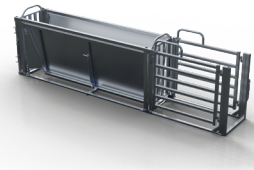

DRAFT MODULE