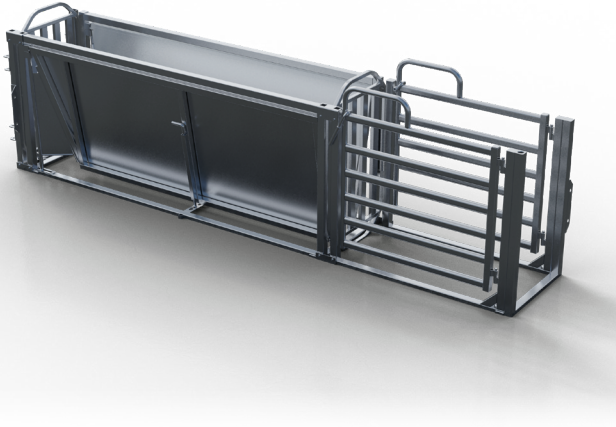

VALID FROM 1ST AUGUST 2020 TILL 31ST DECEMBER 2020

ARROWQUIP

Over 30 Years of Pushing Boundaries

ARROWQUIP

Sheep Handling Equipment

NEW

NEW Adjustable sheep draft

- Adjustable draft
- Removable draft gates (so you can put a handler at the end of the sheeted V)
- Ergonomic handles
- 2 x tumble swing gates

Make sheep drafting a breeze

From \$3,089 incl. GST

NEW

180° Curved sheep race

Make the lead-up to your sheep handler work quicker and easier

- 180 degree race
- 5 hock bars which to stop sheep backing out of race
- Modular pin together design
- 3/4 sheeting at the entry to draw sheep flow
- Adjustable width

From \$2,669 incl. GST

8m Adjustable sheep ramp

- Make it easier for your self to load sheep with a new adjustable sheep ramp
- Side walk for operator access
- Winch for adjustability
- Heavy duty construction